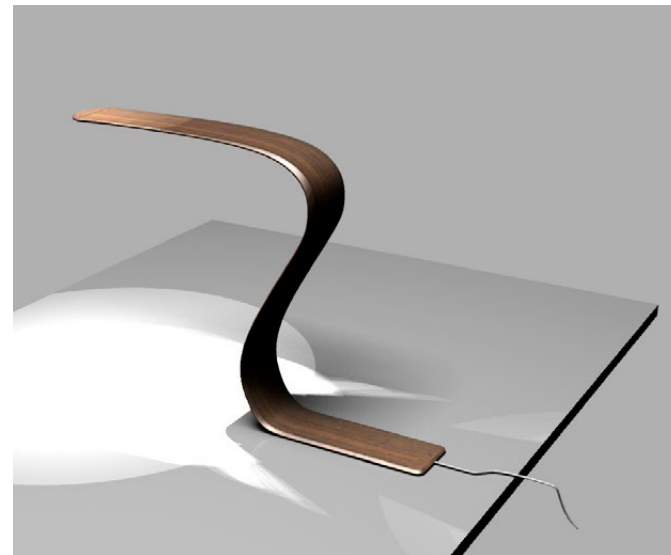

V A N E E R L I G H T S

Petite, with soft wooden touch. Suits as well at home as in public spaces.

Table light

Height approximately 40 cm. Material wood veneer, light source led stripe, which produces about 200 lumen of light. More powerful stripe is also available.

Wall lamp

Height approximately 25 cm, reach from the wall about 32 cm. Material wood veneer, light source led stripe, which produces about 200 lumen of light. More powerful stripe is also available.

Contact: