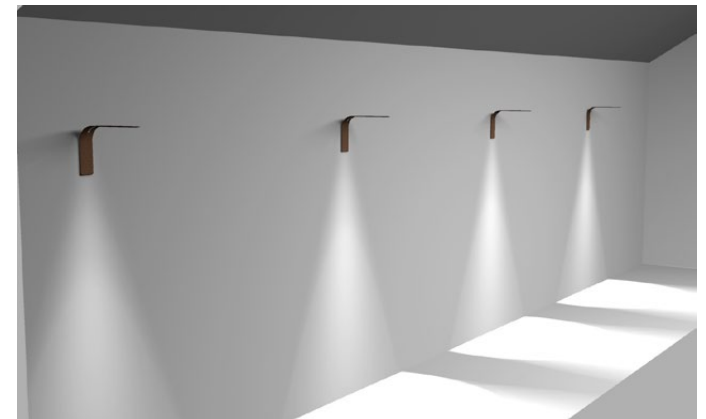

V A N E E R L I G H T S

Petite, with soft wooden touch. Suits as well at home as in public spaces.

Table light

Height approximately 40 cm. Material wood veneer, light source led stripe, which produces about 200 lumen of light. More powerful stripe is also available.

Wall lamp

Height approximately 25 cm, reach from the wall about 32 cm. Material wood veneer, light source led stripe, which produces about 200 lumen of light. More powerful stripe is also available.

Contact: