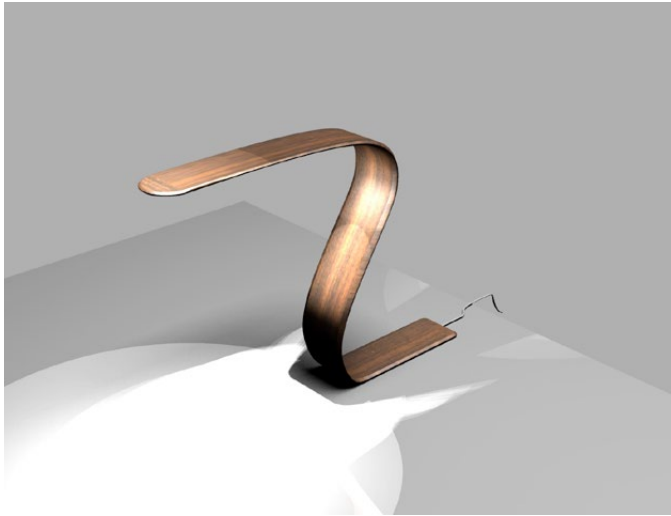

V A N E E R L I G H T S

Petite, with soft wooden touch. Suits as well at home as in public spaces.

Table light

Height approximately 40 cm. Material wood veneer, light source led stripe, which produces about 200 lumen of light. More powerful stripe is also available.

Wall lamp

Height approximately 25 cm, reach from the wall about 32 cm. Material wood veneer, light source led stripe, which produces about 200 lumen of light. More powerful stripe is also available.

Contact: